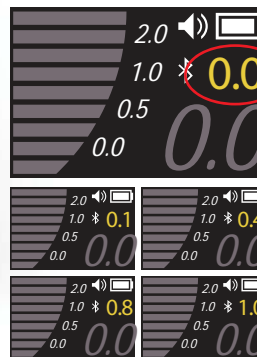

1 Features of Dr's Finder

-  **Compact size**
Easy to handling or movement.
-  **Rechargeable battery**
User doesn't need to change battery.
-  **W.L.S. function (Working Length Select) function**
Doctors can select own working length for operation convenient.
-  **Color OLED screen**
Improve user recognizing on treatment.
-  **Works with smart device (option)**
Show the measurement condition on smart device by wireless connection by with Bluetooth technology. (Android device only)

2 Benefits

> Accuracy

- Makes best accuracy with using 3 frequencies for exact accuracy.
Using latest signal IC makes improve accuracy and product measuring quality.

> W.L.S. function (Working Length Select) function

- Doctors can select own working length for operation convenient.

* Most of dentists have working length which they want. (ex. -0.5mm, -1.0mm from apex)

Set the W.L.S. by pushing the setting button shortly.