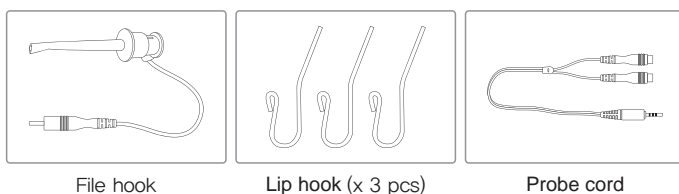

3 Specification

Model : AL-DF10 | Trade name : Dr's Finder | Power source : 3.7V Lithium-polymer

Main unit	Length / Weight	Approx. 55 x 85 x 21 mm / Approx. 56 g
File hook	Length	Approx. 200 mm (included hook tip)
Lip hook	Length	Approx. 65 mm
Probe cord	Length	Approx. 1.3 M
AC adapter		5V 1A

> Wireless bluetooth function (Option)

Wireless bluetooth connect function with smart phone or smart pad show bigger display. (Support android device only)

4 Accessory

File hook

Lip hook (x 3 pcs)

Probe cord