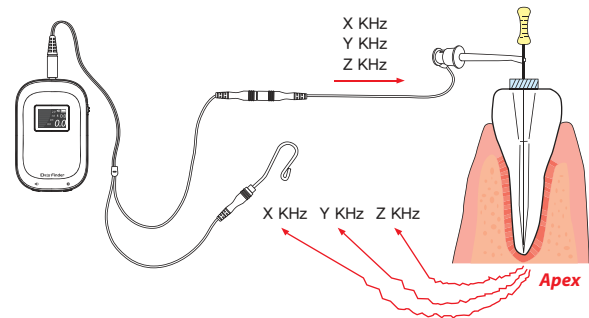

1 Features of Dr's Finder

-  **Compact size**
Easy to handling or movement.
-  **Rechargeable battery**
User doesn't need to change battery.
-  **W.L.S. function (Working Length Select) function**
Doctors can select own working length for operation convenient.
-  **Color OLED screen**
Improve user recognizing on treatment.
-  **Works with smart device (option)**
Show the measurement condition on smart device by wireless connection by with Bluetooth technology. (Android device only)

2 Benefits

> Accuracy

- Makes best accuracy with using 3 frequencies for exact accuracy.
Using latest signal IC makes improve accuracy and product measuring quality.

> W.L.S. function (Working Length Select) function

- Doctors can select own working length for operation convenient.

* Most of dentists have working length which they want. (ex. -0.5mm, -1.0mm from apex)

Set the W.L.S. by pushing the setting button shortly.

3 Specification

Model : AL-DF10 | Trade name : Dr's Finder | Power source : 3.7V Lithium-polymer

Main unit	Length / Weight	Approx. 55 x 85 x 21 mm / Approx. 56 g
File hook	Length	Approx. 200 mm (included hook tip)
Lip hook	Length	Approx. 65 mm
Probe cord	Length	Approx. 1.3 M
AC adapter		5V 1A