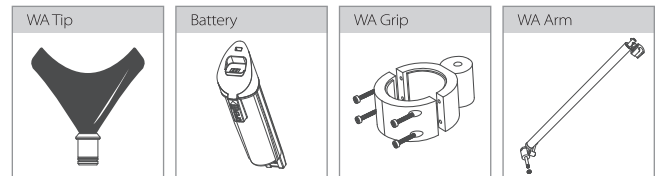

WA Kit (option)

Contents

- Black coating: Protect eyes from unpleasant light.
- UV coating: Improve durability