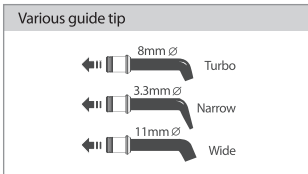

## Interchangeable Accessories

- Various guide tip
  - Turbo tip (8mm)**: Normal curing with strong power. (included)
  - Narrow tip (3.3mm)**: Curing for inside of root canal or proximal surface (option)
  - Wide tip (11mm)**: Irradiate wide surface (option)