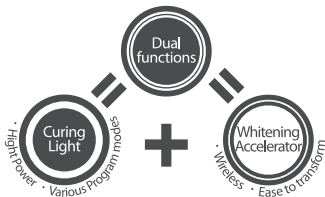

## Wireless Curing Light

Useable various program modes and time setting as a curing light, and can use as a whitening accelerator.

Dual Functions!  
Wireless curing light & whitening accelerator

- IC-WHC50
- IC-HCP30
- IC-MOZ40
- IC-HCN30
- IC-DZ21

- CL-DL10
- CL-AT24
- CL-DC20

- LS-HM20
- LS-HMT30

# Dual Functions!

Useable as a curing light and whitening accelerator with various functions for user.

## Features

- Various curing program modes
- High power
- Ergonomic design (gun & pen type)
- Unique thermal control system
- Color LCD screen
- Big capacity battery