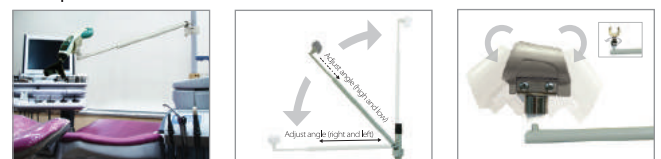

Example

* WA Kit is accessory for Dr's Light.