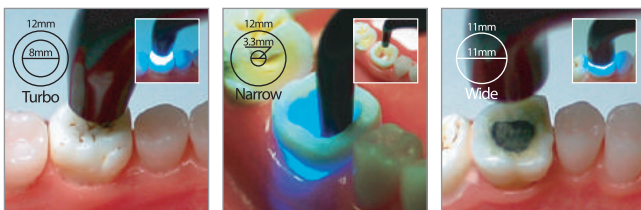

### Whitening accelerator mode

## Program modes

Six kinds of curing program modes.

## Interchangeable Accessories

- Various guide tip
  - Turbo tip (8mm)**: Normal curing with strong power. (included)
  - Narrow tip (3.3mm)**: Curing for inside of root canal or proximal surface (option)
  - Wide tip (11mm)**: Irradiate wide surface (option)