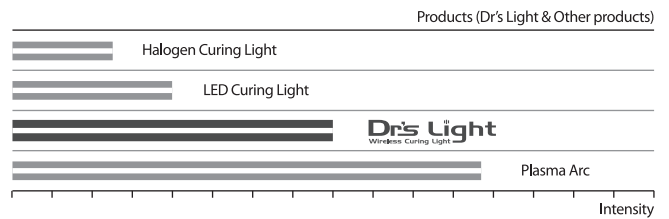

### Whitening accelerator mode

## Program modes

Six kinds of curing program modes.

## Comparison with Other products

\*Above figure is measured by Good Doctors Co., Ltd. We recommend test before use a material.