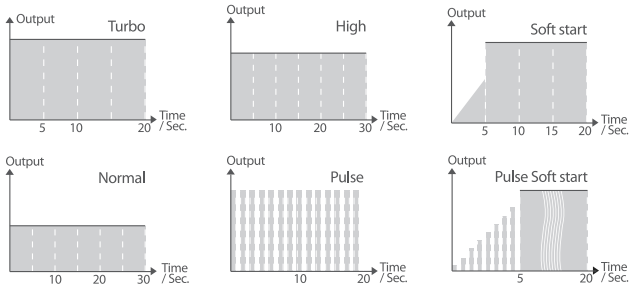

Program modes

Six kinds of curing program modes.