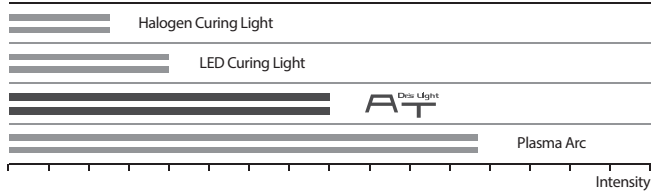

Comparison with Other products

Products (Dr's Light AT & Other products)