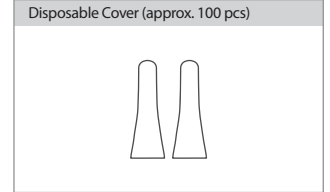

- -IC-WHT60
- -IC-WHC50
- -IC-MOZ40
- -IC-DZ21
- -IC-WHW61
- -IC-HCP31
- -IC-HCN30

- -CL-DL10
- -CL-DC20
- -CL-AT24

- -LS-HM20
- -LS-HMT30

- -AL-DF10

'Best Choice for Best Treatment'

Dr's Light AT is a new conceptual curing light applied many advantages for user's demands. Press the button and experience new light technology with Dr's Light AT.

Features

- Focused light
- 4 curing light modes
- Time setting available (Soft Start is fixed for 20 sec.)
- 330° head twist
- Interchangeable battery pack
- Big capacity battery (Samsung cell)

Specification

Model	CL-AT24
Dimensions (Included Battery)	Approx. 232 X 26 X 26 mm
Weight	Approx. 130 g
Wave length	440~490 (nm)
Power source	Lithium-ion Battery
Light source	High power LED

Accessory

Comparison with Other products

Products (Dr's Light AT & Other products)

Various curing modes

Selectable light intensity and time as you want