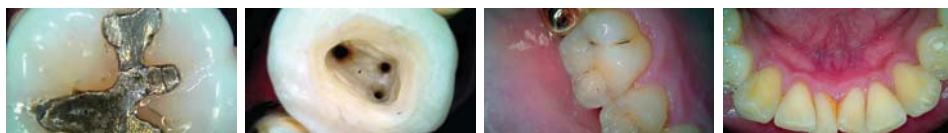

3 Minimum System Requirement

PC system:	2.0 Ghz CPU, 1GB RAM
OS:	Windows XP service pack 3
USB port:	USB 2.0

Upper images are take by real product.